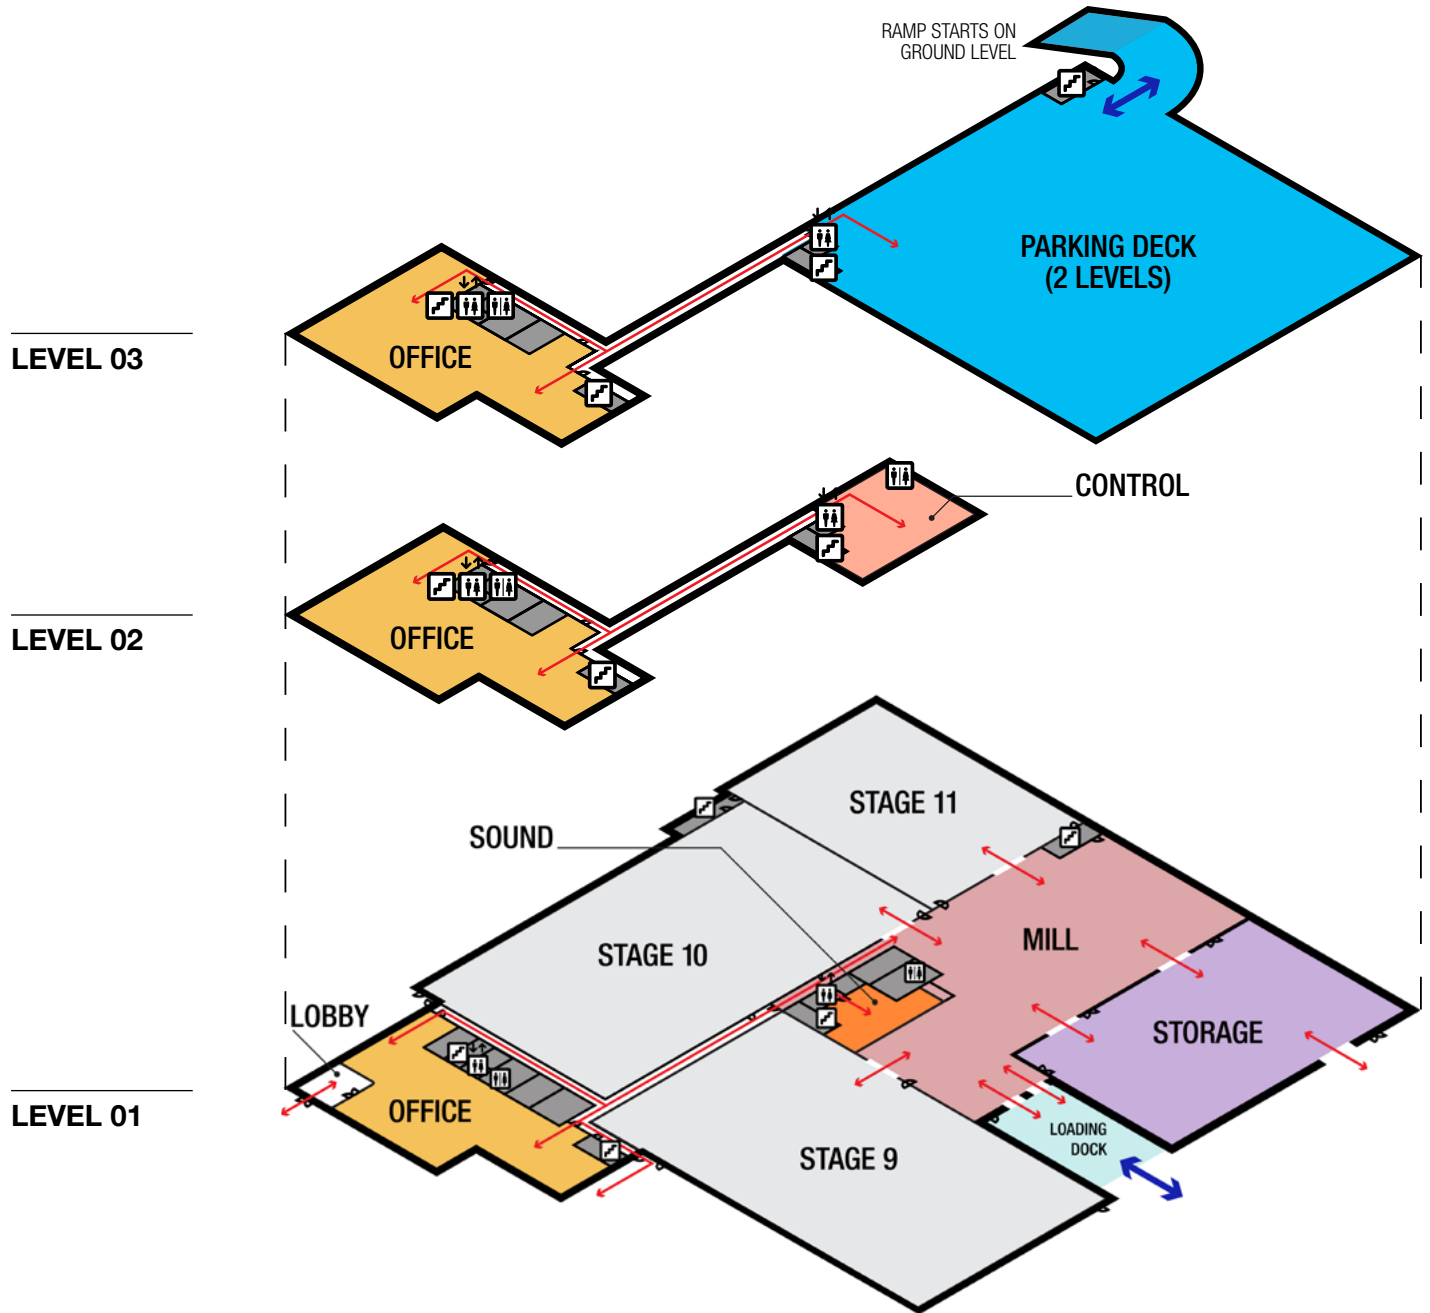

1050 NORTH BROADWAY CAMPUS

YONKERS, NEW YORK

1050 NORTH BROADWAY CAMPUS

YONKERS, NEW YORK

PROGRAM	
SPACE	SQ FT
STAGE 9	20,000
STAGE 10	20,000
STAGE 11	10,000
STAGE SUBTOTAL	50,000
STORAGE	13,000
MILL	15,000
OFFICES	27,000
SOUND	1,250
CONTROL ROOM	2,500
PARKING DECK	83 SPACES
LOADING DOCK	-

-  ELEVATOR
-  STAIRS
-  RESTROOMS

1050 NORTH BROADWAY CAMPUS

YONKERS, NEW YORK

SITE PHOTOS

VIEW LOOKING NORTH-EAST AT N. BROADWAY & ODELL TERRACE

AERIAL VIEW LOOKING NORTH

VIEW LOOKING SOUTHEAST ALONG N. BROADWAY

AERIAL VIEW LOOKING EAST